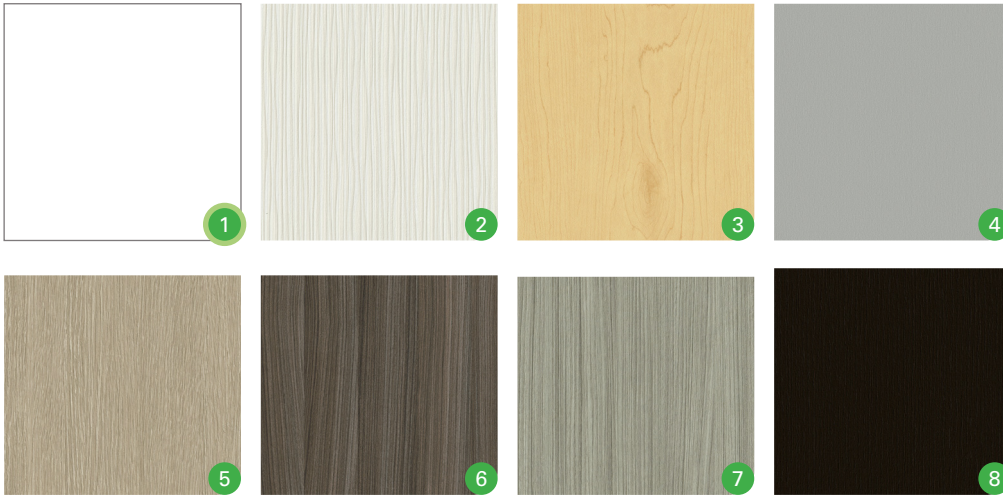

## Interior Wall Finishes

1. White\*
2. Contour White
3. Hardrock Maple
4. Silver Frost
5. Milltown Oak
6. Driftwood
7. Concrete Groovz
8. Libretti
9. Anodized Aluminum\*
10. White
11. Black
12. Stainless Steel  
(required on commercial)
13. 3" Extruded Aluminum
14. Silver Push Button Halo Illum\*
15. Stainless Push Button  
Center Jewel Illum